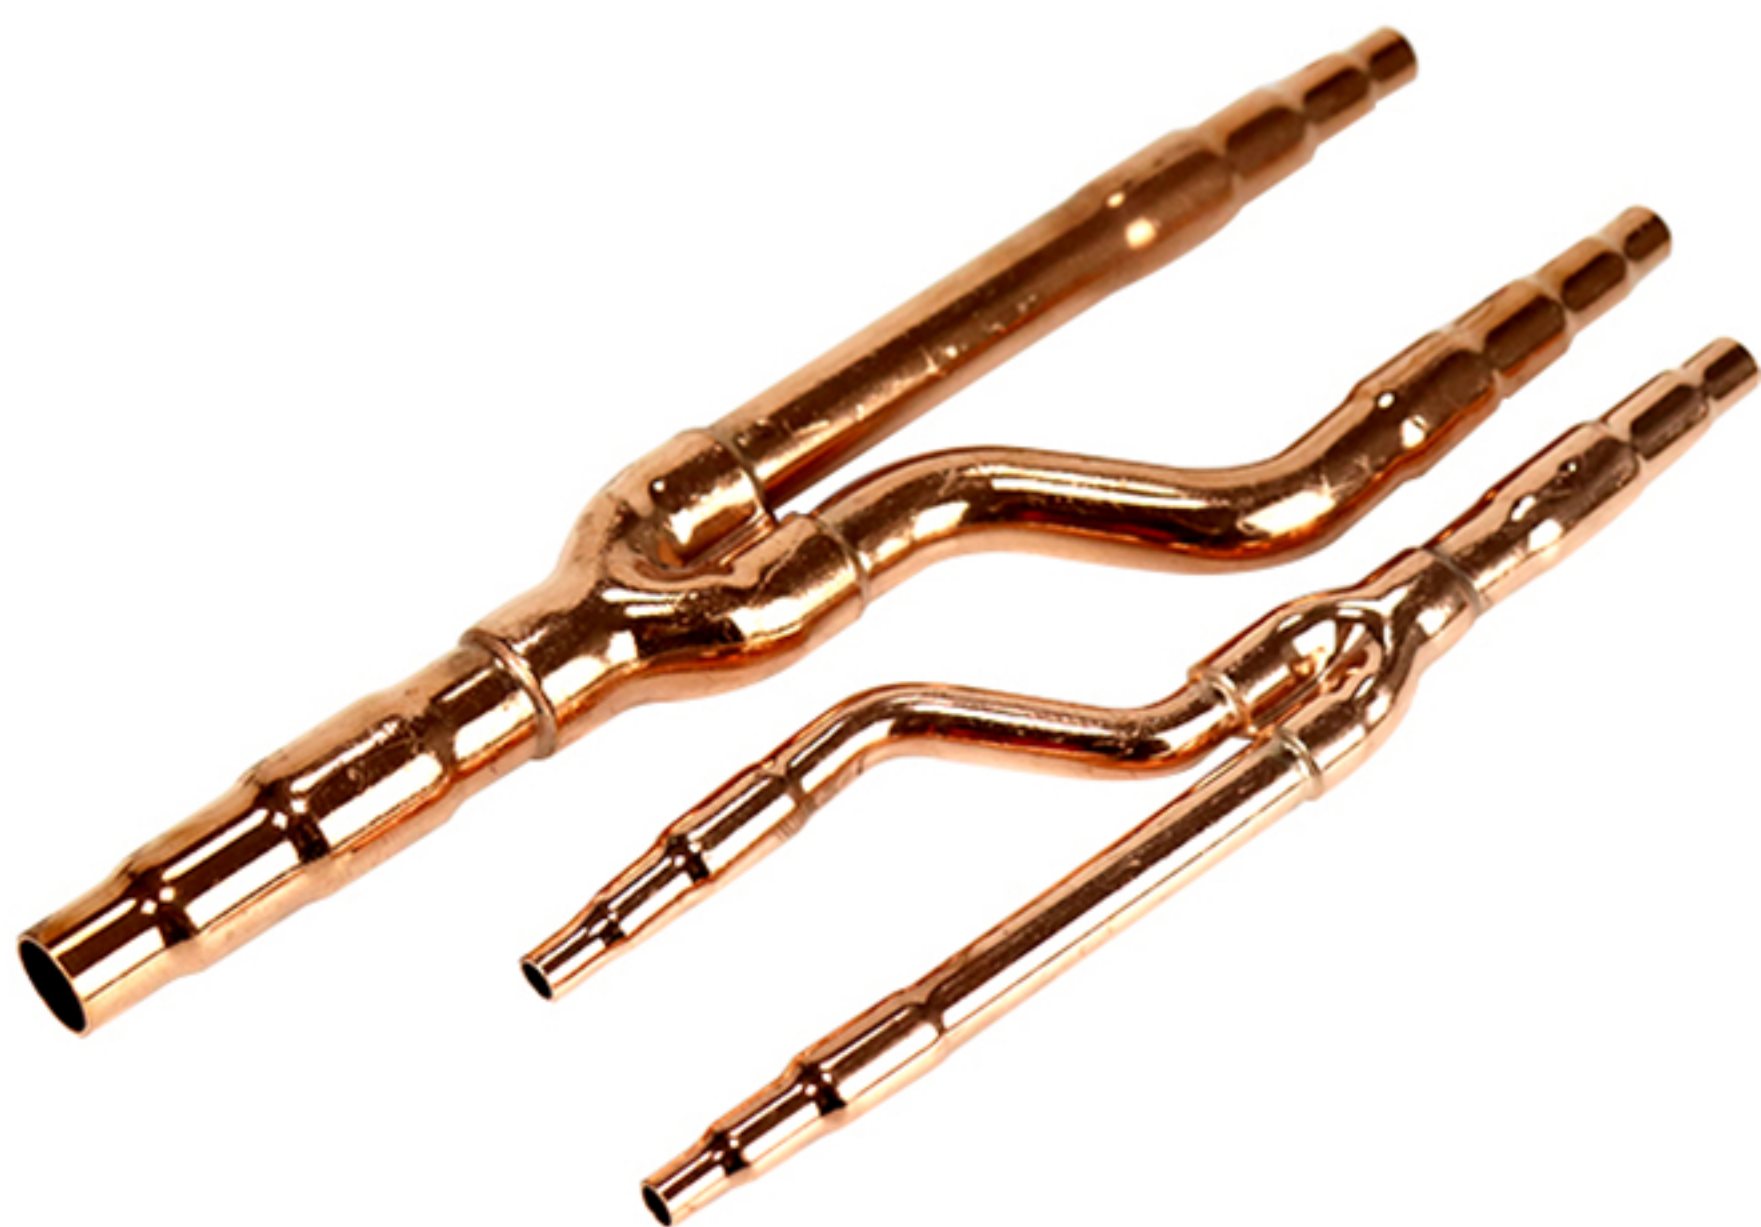

# COPPER BRANCH JOINT

Product Model						
22T	33T	72T	73T	75T		
FQ01A	FQ01B	FQ01	FQ02	FQ03	FQ04	FQ05

# COPPER Y BRANCH PIPE

Wide range of applications

Easy to install

VRF Refrigerant Branch Piping uses a variety of separation tubes, headers, and appropriate connectors. Having a multi-step design, our Universal Branch pipe can easily be connected to multiple pipe sizes. With enriched industrial experience and knowledge, we are providing our clients with a wide assortment of Copper Y Joint. This Y joint is highly used in numerous applications in several industries and well known for its robust construction and longer service life. Our entire range is safe and easy to install and requires less maintenance.