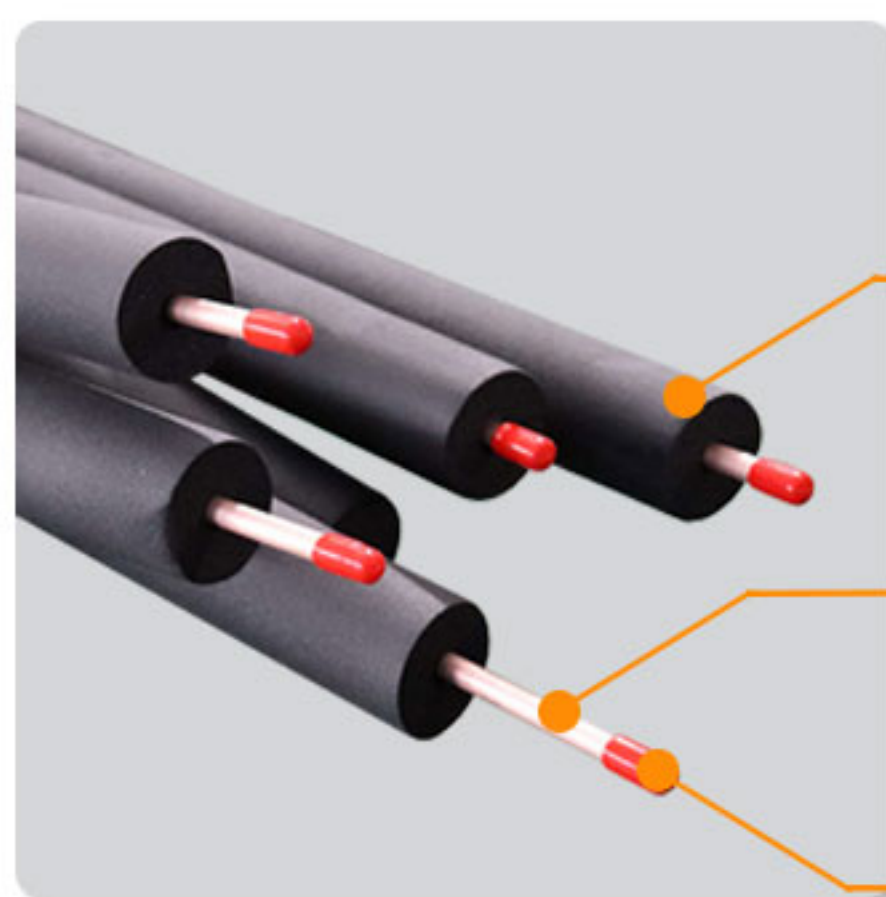

# BLACK RUBBER

Mini Split Line Set

## BLACK RUBBER INSULATION

NBR Insulation

Copper Pipe C12200

Plastic Cap

\* 1ft - 50ft Copper line set both of the two copper pipe end can do flaring and nuts.